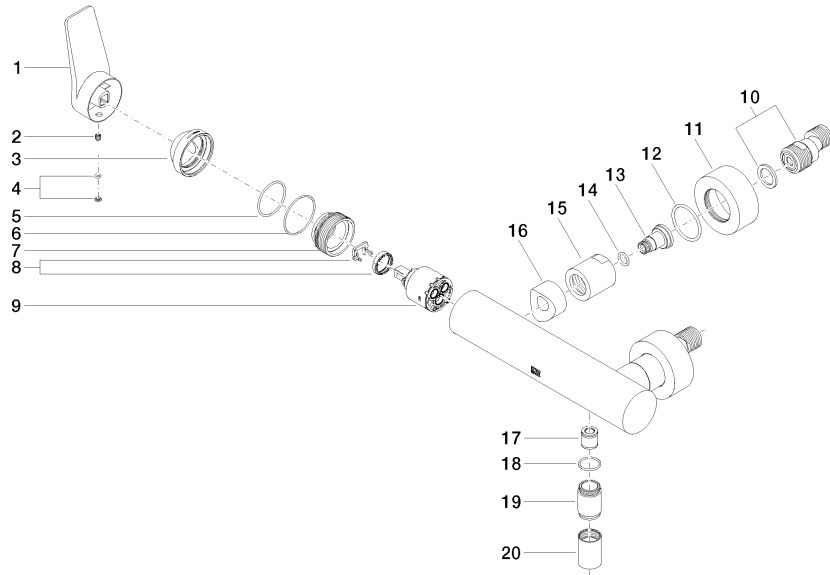

33 300 845

- 3/8" shower outlet
- slide-on rosettes Ø 60 mm
- 1/2" connection
- gauge 150 mm - 15 mm
- WRAS 2207008

Intrinsic protection against back flow.

	Chrome	33 300 845-00
	Brushed Platinum	33 300 845-06
	Dark Chrome	33 300 845-19
	Matte Black	33 300 845-33
	Brushed Chrome	33 300 845-93
	Brushed Dark Platinum	33 300 845-99

33 300 845

mm [inches]

Flow rate chart

Certificates

IAPMO_4976 (5). Belgaqua_21-025-27_1. LGA_9602. WRAS_2207008.

33 300 845

Parts for other finishes can be found here: **Brushed Platinum**

Spare parts list

No.	Item Number	Name	Quantity used	Delivery time
1	09 20 84 021-00	handle	1	10
2	90 31 11 030 00 90	pin	1	2
3	09 28 30 032-00	cover	1	10
4	90 31 20 087 00-00	plug	1	10
5	09 14 10 102 90	seal	1	2
6	09 14 10 190 90	seal	1	2
7	09 24 04 296 90	nut	1	2
8	90 28 10 148 00 90	accessories	1	2
9	90 15 05 064 00 90	cartridge	1	2
10	04 11 04 030 00 90	connection	2	2
11	09 27 62 004-00	rosette	2	10
12	09 14 10 119 90	seal	2	2
13	09 29 05 005 20 90	nipple	2	60
14	09 14 10 008 90	seal	2	2
15	09 23 10 048-00	nut	2	10
16	09 18 40 059-00	sleeve	2	10
17	90 23 01 040 00 90	back-flow preventer	1	2
18	90 14 10 032 00 90	seal	1	2
19	09 24 03 115 20-00	nipple	1	10
20	90 21 02 069 00-00	cover	1	10