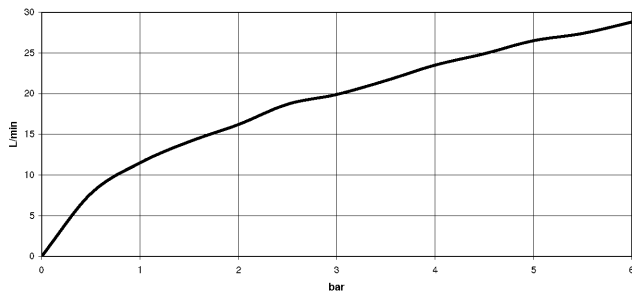

33 300 845

- 3/8" shower outlet
- slide-on rosettes Ø 60 mm
- 1/2" connection
- gauge 150 mm - 15 mm
- WRAS 2207008

Intrinsic protection against back flow.

	Chrome	33 300 845-00
	Brushed Platinum	33 300 845-06
	Dark Chrome	33 300 845-19
	Matte Black	33 300 845-33
	Brushed Chrome	33 300 845-93
	Brushed Dark Platinum	33 300 845-99

33 300 845

mm [inches]

Flow rate chart

Certificates

IAPMO_4976 (5). Belgaqua_21-025-27_1. LGA_9602. WRAS_2207008.

33 300 845

Parts for other finishes can be found here: **Brushed Platinum**

Spare parts list