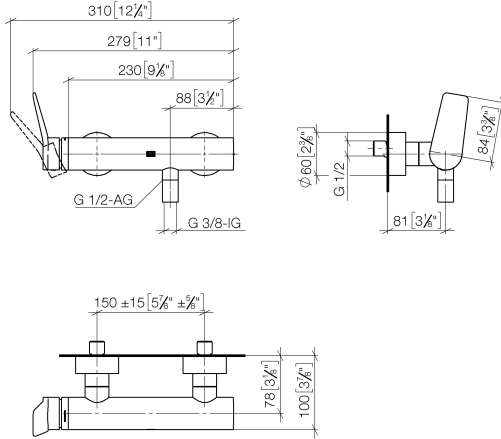

33 300 845

- 3/8" shower outlet
- slide-on rosettes Ø 60 mm
- 1/2" connection
- gauge 150 mm - 15 mm
- WRAS 2207008

Intrinsic protection against back flow.

	Chrome	33 300 845-00
	Brushed Platinum	33 300 845-06
	Dark Chrome	33 300 845-19
	Matte Black	33 300 845-33
	Brushed Chrome	33 300 845-93
	Brushed Dark Platinum	33 300 845-99

33 300 845

mm [inches]

Flow rate chart

Certificates

IAPMO_4976 (5). Belgaqua_21-025-27_1. LGA_9602. WRAS_2207008.

33 300 845

Parts for other finishes can be found here: **Brushed Platinum**

Spare parts list

No.	Item Number	Name	Quantity used	Delivery time
1	09 20 84 021-00	handle	1	10
2	90 31 11 030 00 90	pin	1	2
3	09 28 30 032-00	cover	1	10
4	90 31 20 087 00-00	plug	1	10
5	09 14 10 102 90	seal	1	2
6	09 14 10 190 90	seal	1	2
7	09 24 04 296 90	nut	1	2
8	90 28 10 148 00 90	accessories	1	2
9	90 15 05 064 00 90	cartridge	1	2
10	04 11 04 030 00 90	connection	2	2
11	09 27 62 004-00	rosette	2	10
12	09 14 10 119 90	seal	2	2
13	09 29 05 005 20 90	nipple	2	60
14	09 14 10 008 90	seal	2	2
15	09 23 10 048-00	nut	2	10
16	09 18 40 059-00	sleeve	2	10
17	90 23 01 040 00 90	back-flow preventer	1	2
18	90 14 10 032 00 90	seal	1	2
19	09 24 03 115 20-00	nipple	1	10
20	90 21 02 069 00-00	cover	1	10